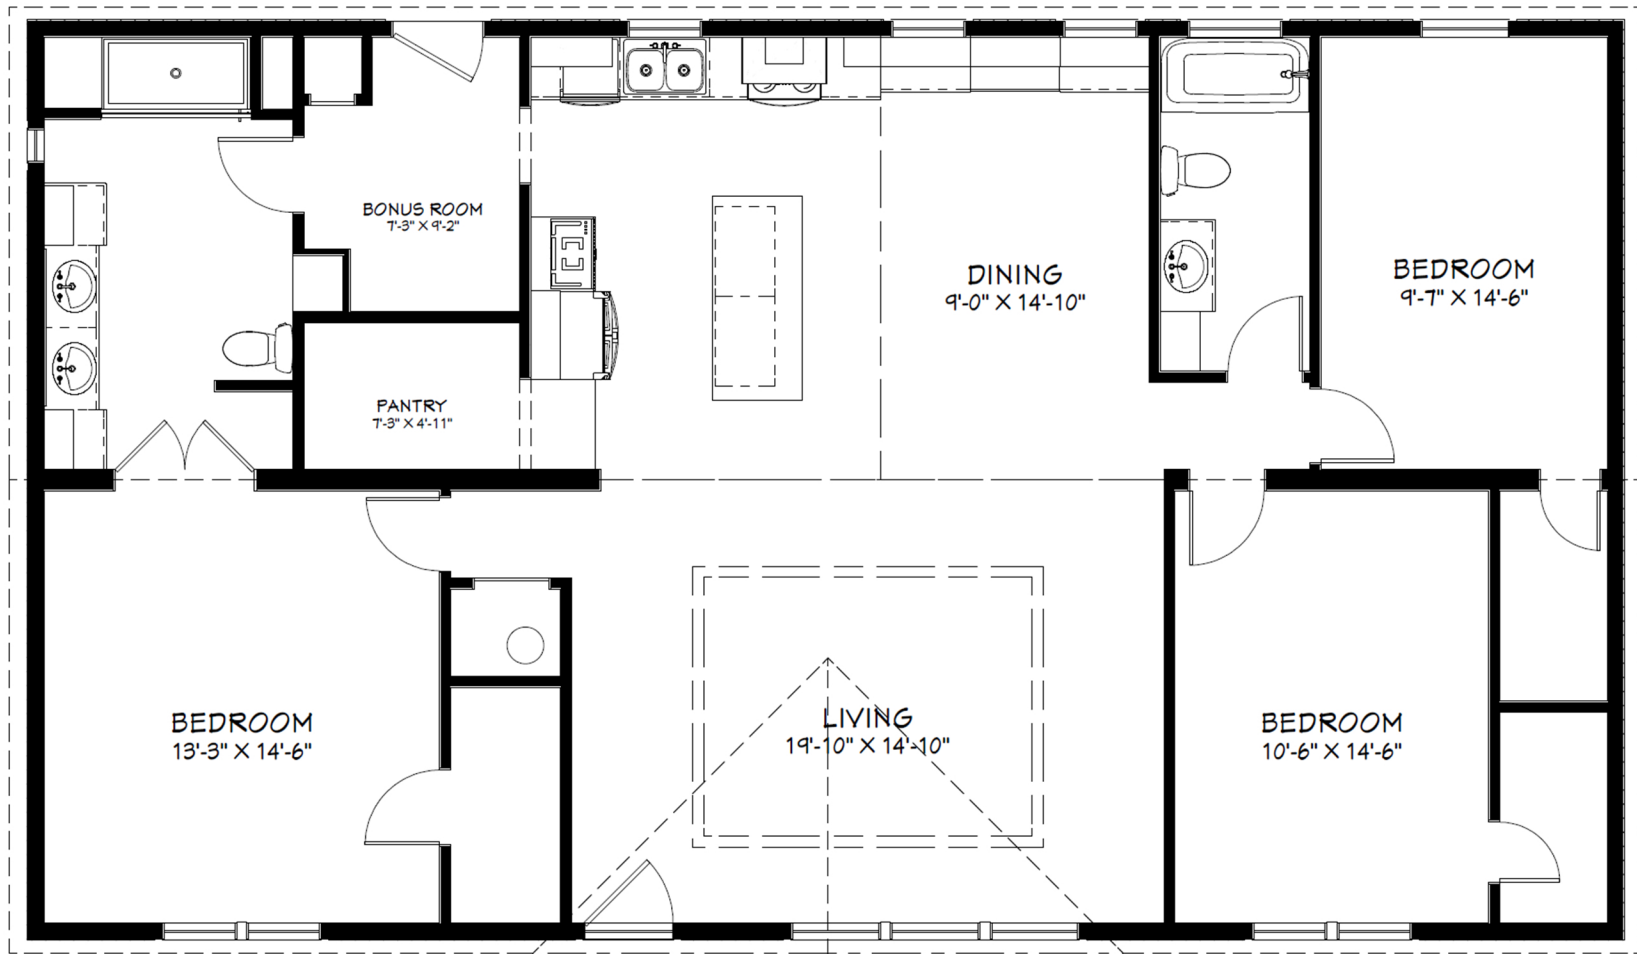

Gulf Coast Homes

7165 S. Suncoast Blvd. - Homosassa FL 34446 - (352) 765-2021 - GulfCoastHome.net

JACOBSEN
HOMES

"Pantry House"

Dimensions
1,636 Square Feet
32' X 53'4"