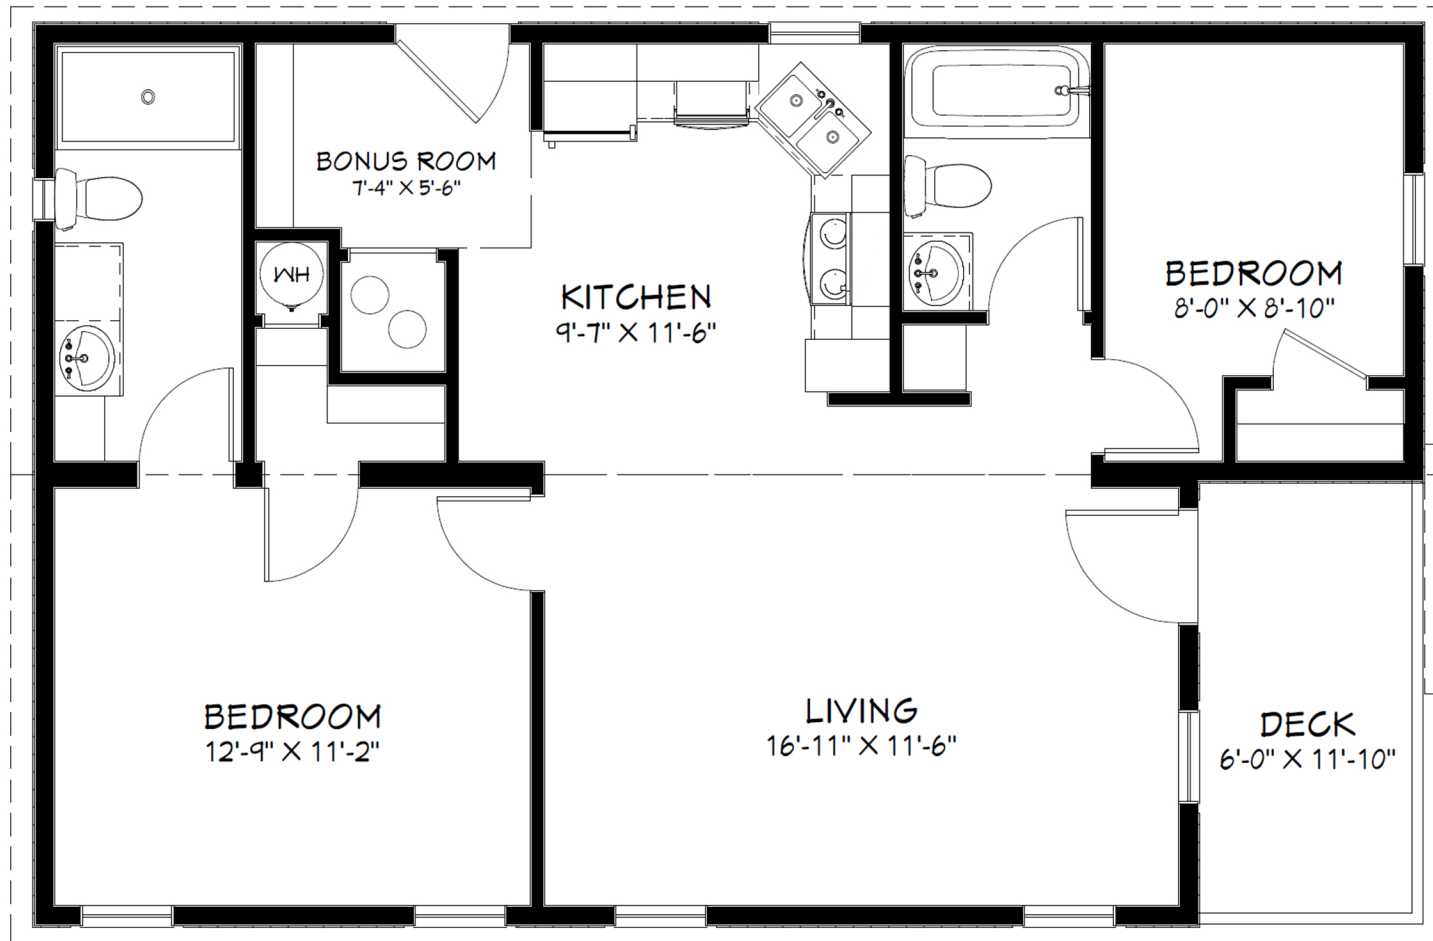

Gulf Coast Homes

7165 S. Suncoast Blvd. - Homosassa FL 34446 - (352) 765-2021 - GulfCoastHome.net

JACOBSEN
HOMES

“Jacobsen Mini”

Dimensions
817 Square Feet
24' X 37'