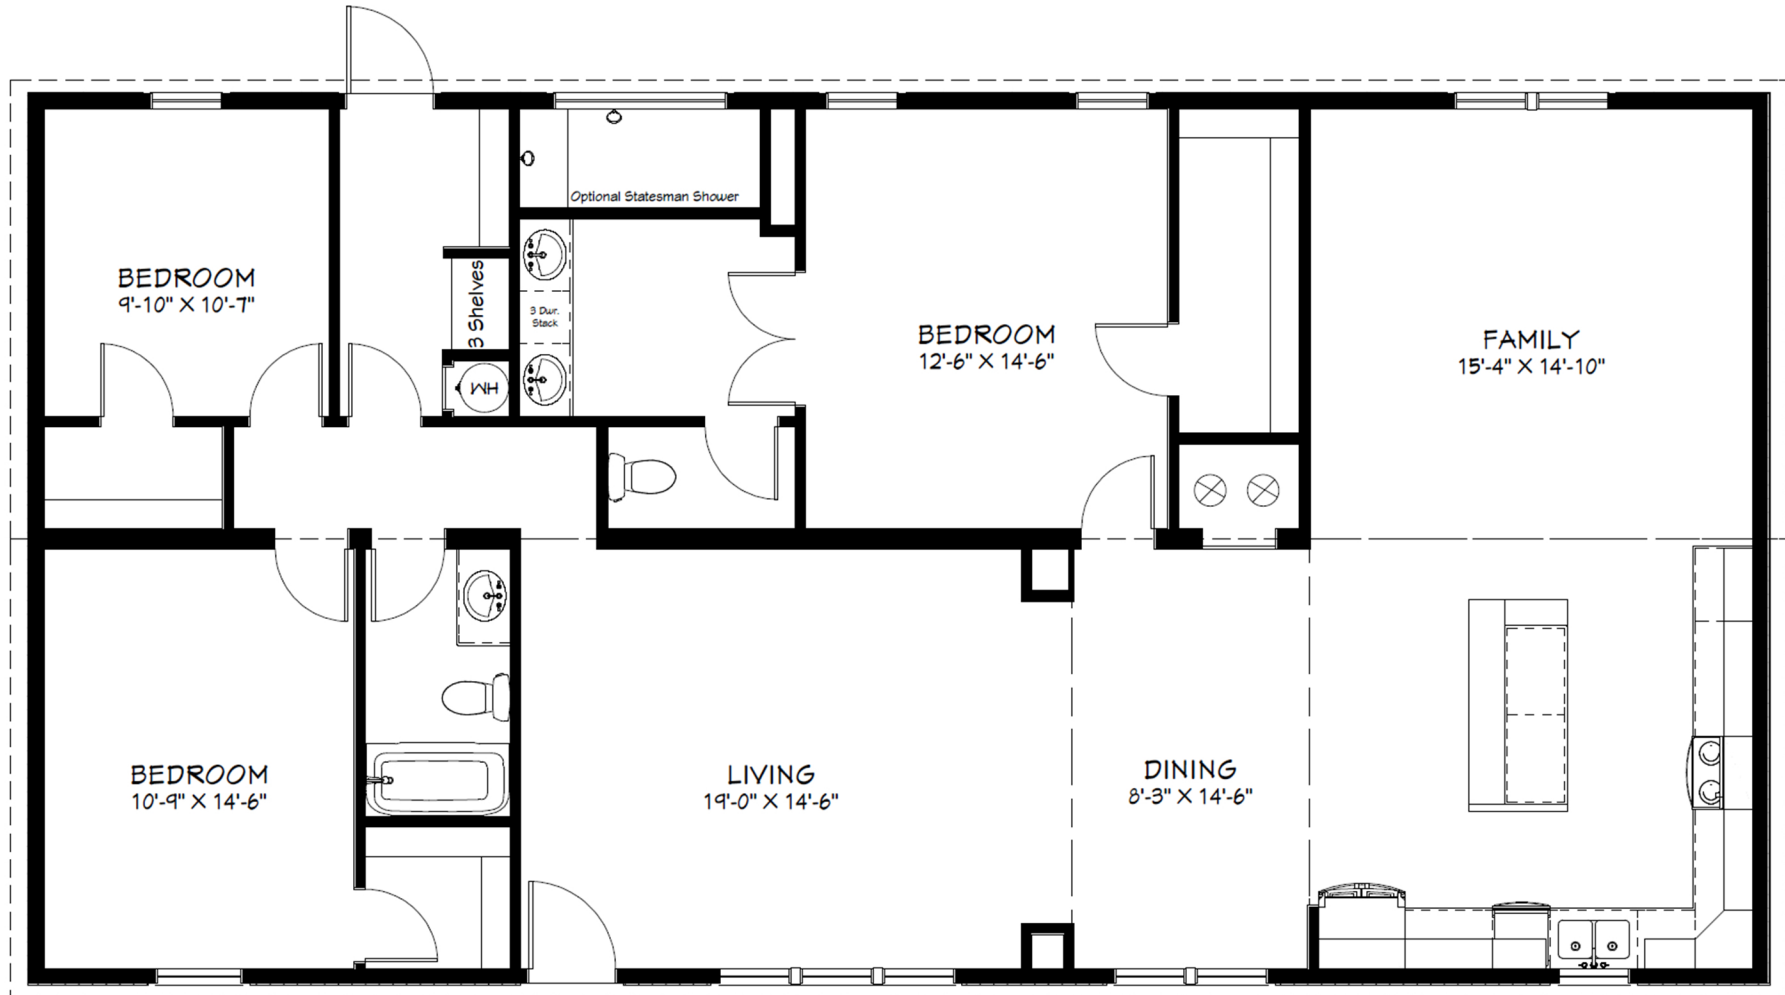

Gulf Coast Homes

7165 S. Suncoast Blvd. - Homosassa FL 34446 - (352) 765-2021 - GulfCoastHome.net

JACOBSEN
HOMES

“Corner Kitchen”

Dimensions
1,840 Square Feet
32' X 60'